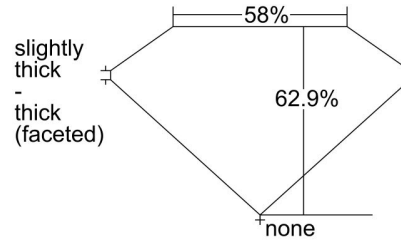

GIA NATURAL DIAMOND GRADING REPORT

May 08, 2024
GIA Report Number 1495279984
Shape and Cutting Style Oval Brilliant
Measurements 8.01 x 5.57 x 3.50 mm

GRADING RESULTS

Carat Weight 1.00 carat
Color Grade D
Clarity Grade VS1

ADDITIONAL GRADING INFORMATION

Polish Excellent
Symmetry Excellent
Fluorescence None
Inscription(s): GIA 1495279984
Comments: Additional pinpoints are not shown.

PROPORTIONS

Profile not to actual proportions

CLARITY CHARACTERISTICS

KEY TO SYMBOLS*

- Feather
- Needle
- Pinpoint

* Red symbols denote internal characteristics (inclusions). Green or black symbols denote external characteristics (blemishes). Diagram is an approximate representation of the diamond, and symbols shown indicate type, position, and approximate size of clarity characteristics. All clarity characteristics may not be shown. Details of finish are not shown.