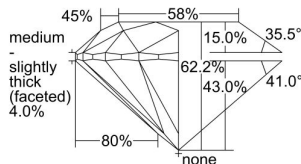

GIA®

FACSIMILE

GIA REPORT 1495289977

Verify this report at GIA.edu

GIA NATURAL DIAMOND DOSSIER®

May 08, 2024
GIA Report Number 1495289977
Shape and Cutting Style ..... Round Brilliant
Measurements ..... 4.26 - 4.29 x 2.66 mm

GRADING RESULTS

Carat Weight ..... 0.30 carat
Color Grade ..... G
Clarity Grade VS1
Cut Grade ..... Excellent

ADDITIONAL GRADING INFORMATION

Polish ..... Excellent
Symmetry ..... Excellent
Fluorescence ..... Faint
Clarity Characteristics ..... Cloud
Inscription(s): GIA 1495289977

PROPORTIONS

Profile to actual proportions

GRADING SCALES

GIA COLOR SCALE	GIA CLARITY SCALE	GIA CUT SCALE	
D	FLAWLESS	EXCELLENT	
E	INTERNALLY FLAWLESS		
F		VVS₁	VERY GOOD
G	VVS₂		
H	VS₁	GOOD	
I	VS₂		
J	SI₁	FAIR	
K	SI₂		
L	I₁	POOR	
M	I₂		
N	I₃		
O			
P			
Q			
R			
S			
T			
U			
V			
W			
X			
Y			
Z