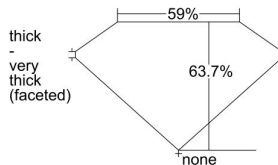

GIA®

FACSIMILE

GIA REPORT 1495307482

Verify this report at GIA.edu

GIA NATURAL DIAMOND DOSSIER®

May 14, 2024
GIA Report Number 1495307482
Shape and Cutting Style ..... Pear Brilliant
Measurements ..... 6.93 x 4.34 x 2.76 mm

GRADING RESULTS

Carat Weight ..... 0.51 carat
Color Grade ..... F
Clarity Grade VS1

ADDITIONAL GRADING INFORMATION

Polish ..... Very Good
Symmetry ..... Good
Fluorescence ..... None
Clarity Characteristics..... Crystal, Feather, Pinpoint
Inscription(s): GIA 1495307482

PROPORTIONS

Profile not to actual proportions

GRADING SCALES

GIA COLOR SCALE		GIA CLARITY SCALE			
COLORLESS	D	VERY VERY SLIGHTLY INCLUDED	FLAWLESS		
	E		INTERNALLY FLAWLESS		
	F	VERY SLIGHTLY INCLUDED	VS₁		
	G		VS₂		
	H		VS₁		
	NEAR COLORLESS	I	SLIGHTLY INCLUDED	VS₂	
		J		SI₁	
		FAINT	K	INCLUDED	SI₂
			L		I₁
			M		I₂
VERT LIGHT	N	INCLUDED	I₃		
	O				
	P				
	Q				
	R				
LIGHT	S				
	T				
	U				
	V				
	W				
	X				
	Y				
	Z