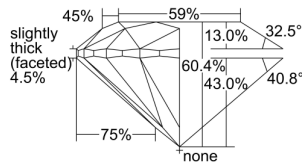

GIA®

FACSIMILE

GIA REPORT

1495323946

Verify this report at GIA.edu

GIA NATURAL DIAMOND DOSSIER®

May 10, 2024
GIA Report Number 1495323946
Shape and Cutting Style ..... Round Brilliant
Measurements ..... 4.39 - 4.41 x 2.66 mm

GRADING RESULTS

Carat Weight ..... 0.32 carat
Color Grade ..... E
Clarity Grade VS1
Cut Grade ..... Excellent

ADDITIONAL GRADING INFORMATION

Polish ..... Excellent
Symmetry ..... Excellent
Fluorescence ..... Faint
Clarity Characteristics ..... Cloud
Inscription(s): GIA 1495323946

PROPORTIONS

Profile to actual proportions

GRADING SCALES

GIA COLOR SCALE	GIA CLARITY SCALE	GIA CUT SCALE	
D	FLAWLESS	EXCELLENT	
E	INTERNALLY FLAWLESS		
F		VVS₁	VERY GOOD
G	VVS₂		
H	VS₁	GOOD	
I	VS₂		
J	SI₁	FAIR	
K	SI₂		
L	I₁	POOR	
M	I₂		
N	I₃		
O			
P			
Q			
R			
S			
T			
U			
V			
W			
X			
Y			
Z