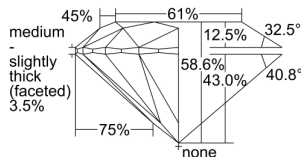

GIA®

FACSIMILE

GIA REPORT 1495327034

Verify this report at GIA.edu

GIA NATURAL DIAMOND DOSSIER®

May 10, 2024
GIA Report Number 1495327034
Shape and Cutting Style ..... Round Brilliant
Measurements ..... 4.68 - 4.71 x 2.75 mm

GRADING RESULTS

Carat Weight ..... 0.37 carat
Color Grade ..... G
Clarity Grade VS1
Cut Grade ..... Excellent

ADDITIONAL GRADING INFORMATION

Polish ..... Excellent
Symmetry ..... Excellent
Fluorescence ..... Medium Blue
Clarity Characteristics..... Crystal, Feather, Cloud, Pinpoint
Inscription(s): GIA 1495327034

PROPORTIONS

Profile to actual proportions

GRADING SCALES

GIA COLOR SCALE	GIA CLARITY SCALE	GIA CUT SCALE	
D	FLAWLESS	EXCELLENT	
E	INTERNALLY FLAWLESS		
F		VVS₁	VERY GOOD
G	VVS₂		
H	VS₁	GOOD	
I	VS₂		
J	SI₁	FAIR	
K	SI₂		
L	I₁	POOR	
M	I₂		
N	I₃		
O			
P			
Q			
R			
S			
T			
U			
V			
W			
X			
Y			
Z