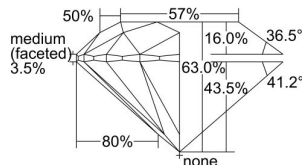

GIA®

FACSIMILE

GIA REPORT

1495336117

Verify this report at GIA.edu

GIA NATURAL DIAMOND DOSSIER®

May 13, 2024
GIA Report Number 1495336117
Shape and Cutting Style ..... Round Brilliant
Measurements ..... 4.68 - 4.70 x 2.95 mm

GRADING RESULTS

Carat Weight ..... 0.40 carat
Color Grade ..... H
Clarity Grade VS1
Cut Grade ..... Excellent

ADDITIONAL GRADING INFORMATION

Polish ..... Excellent
Symmetry ..... Excellent
Fluorescence ..... Faint
Clarity Characteristics ..... Cloud, Needle
Inscription(s): GIA 1495336117

PROPORTIONS

Profile to actual proportions

GRADING SCALES

GIA COLOR SCALE

COLORESS	D
	E
	F
	G
	H
	I
	J
NEAR COLORESS	K
	L
FAIN	M
	N
	O
	P
	Q
VERY FAINT	R
	S
	T
	U
	V
	W
	X
	Y
LIGHT	Z

GIA CLARITY SCALE

VERY VERY SLIGHTLY INCLUDED	FLAWLESS
	INTERNALLY FLAWLESS
VERY SLIGHTLY INCLUDED	VVS₁
	VVS₂
SLIGHTLY INCLUDED	VS₁
	VS₂
INCLUDED	SI₁
	SI₂
	I₁
	I₂
	I₃

GIA CUT SCALE

EXCELLENT
VERY GOOD
GOOD
FAIR
POOR