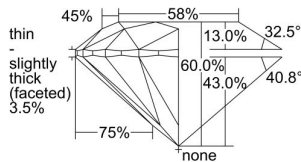

GIA®

FACSIMILE

GIA REPORT 1495347001

Verify this report at GIA.edu

GIA NATURAL DIAMOND DOSSIER®

May 15, 2024
GIA Report Number 1495347001
Shape and Cutting Style ..... Round Brilliant
Measurements ..... 4.34 - 4.37 x 2.61 mm

GRADING RESULTS

Carat Weight ..... 0.30 carat
Color Grade I
Clarity Grade VS1
Cut Grade ..... Excellent

ADDITIONAL GRADING INFORMATION

Polish ..... Excellent
Symmetry ..... Excellent
Fluorescence ..... None
Clarity Characteristics ..... Cloud, Needle
Inscription(s): GIA 1495347001

PROPORTIONS

GRADING SCALES

GIA COLOR SCALE	GIA CLARITY SCALE	GIA CUT SCALE	
D	FLAWLESS	EXCELLENT	
E	INTERNALLY FLAWLESS		
F		VVS₁	VERY GOOD
G	VVS₂		
H	VS₁	GOOD	
I	VS₂		
J	SI₁	FAIR	
K	SI₂		
L	I₁	POOR	
M	I₂		
N	I₃		
O			
P			
Q			
R			
S			
T			
U			
V			
W			
X			
Y			
Z