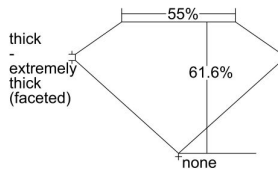

GIA®

FACSIMILE

GIA REPORT 1495348771

Verify this report at GIA.edu

GIA NATURAL DIAMOND DOSSIER®

May 15, 2024
GIA Report Number 1495348771
Shape and Cutting Style ..... Heart Brilliant
Measurements ..... 5.87 x 6.27 x 3.86 mm

GRADING RESULTS

Carat Weight ..... 0.90 carat
Color Grade ..... J
Clarity Grade SI2

ADDITIONAL GRADING INFORMATION

Polish ..... Very Good
Symmetry ..... Very Good
Fluorescence ..... Medium Blue
Clarity Characteristics ..... Twinning Wisp
Inscription(s): GIA 1495348771

PROPORTIONS

Profile not to actual proportions

GRADING SCALES

GIA COLOR SCALE		GIA CLARITY SCALE	
COLORLESS	D	VERY VERY SLIGHTLY INCLUDED	FLAWLESS
	E		INTERNALLY FLAWLESS
	F		VVS₁
	G		VVS₂
	H		VS₁
	I		VS₂
	J		SI₁
	K		SI₂
	L		I₁
	M		I₂
NEAR COLORLESS	N	SLIGHTLY INCLUDED	I₃
	O		
	P		
	Q		
FAINT	R		
	S		
	T		
	U		
VERY LIGHT	V		
	W		
	X		
	Y		
LIGHT	Z