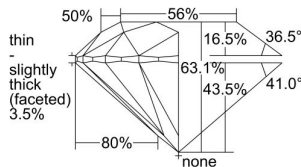

GIA®

FACSIMILE

GIA REPORT 1495352321

Verify this report at GIA.edu

GIA NATURAL DIAMOND DOSSIER®

May 13, 2024
GIA Report Number 1495352321
Shape and Cutting Style ..... Round Brilliant
Measurements ..... 4.23 - 4.27 x 2.68 mm

GRADING RESULTS

Carat Weight ..... 0.30 carat
Color Grade ..... F
Clarity Grade S11
Cut Grade ..... Excellent

ADDITIONAL GRADING INFORMATION

Polish ..... Excellent
Symmetry ..... Very Good
Fluorescence ..... None
Clarity Characteristics ..... Cloud
Inscription(s): GIA 1495352321

PROPORTIONS

Profile to actual proportions

GRADING SCALES

GIA COLOR SCALE	GIA CLARITY SCALE	GIA CUT SCALE	
D	FLAWLESS	EXCELLENT	
E	INTERNALLY FLAWLESS		
F		VVS₁	VERY GOOD
G	VVS₂		
H	VS₁	GOOD	
I	VS₂		
J	S1₁	FAIR	
K	S1₂		
L	I₁	POOR	
M	I₂		
N	I₃		
O			
P			
Q			
R			
S			
T			
U			
V			
W			
X			
Y			
Z