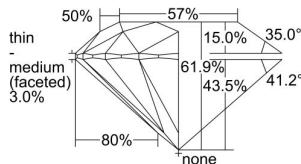

GIA®

FACSIMILE

GIA REPORT 1495354875

Verify this report at GIA.edu

GIA NATURAL DIAMOND DOSSIER®

May 14, 2024
GIA Report Number 1495354875
Shape and Cutting Style ..... Round Brilliant
Measurements ..... 4.42 - 4.43 x 2.74 mm

GRADING RESULTS

Carat Weight ..... 0.32 carat
Color Grade ..... D
Clarity Grade VS2
Cut Grade ..... Excellent

ADDITIONAL GRADING INFORMATION

Polish ..... Excellent
Symmetry ..... Excellent
Fluorescence ..... None
Clarity Characteristics ..... Crystal, Cloud
Inscription(s): GIA 1495354875

PROPORTIONS

Profile to actual proportions

GRADING SCALES

GIA COLOR SCALE	GIA CLARITY SCALE	GIA CUT SCALE	
D	FLAWLESS	EXCELLENT	
E	INTERNALLY FLAWLESS		
F		VVS₁	VERY GOOD
G	VVS₂		
H	VS₁	GOOD	
I	VS₂		
J	SI₁	FAIR	
K	SI₂		
L	I₁	POOR	
M	I₂		
N	I₃		
O			
P			
Q			
R			
S			
T			
U			
V			
W			
X			
Y			
Z