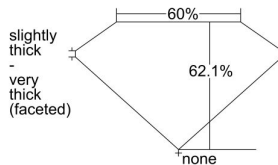

GIA®

FACSIMILE

GIA REPORT 1495355938

Verify this report at GIA.edu

GIA NATURAL DIAMOND DOSSIER®

May 15, 2024
GIA Report Number 1495355938
Shape and Cutting Style ..... Oval Brilliant
Measurements ..... 7.51 x 5.30 x 3.29 mm

GRADING RESULTS

Carat Weight ..... 0.90 carat
Color Grade ..... F
Clarity Grade VS1

ADDITIONAL GRADING INFORMATION

Polish ..... Excellent
Symmetry ..... Excellent
Fluorescence ..... None
Clarity Characteristics..... Cloud, Needle, Pinpoint
Inscription(s): GIA 1495355938

PROPORTIONS

Profile not to actual proportions

GRADING SCALES

GIA COLOR SCALE		GIA CLARITY SCALE			
COLORLESS	D	VERY VERY SLIGHTLY INCLUDED	FLAWLESS		
	E		INTERNALLY FLAWLESS		
	F	VERY SLIGHTLY INCLUDED	VVS₁		
	G		VVS₂		
	H		VS₁		
	NEAR COLORLESS	I	SLIGHTLY INCLUDED	VS₂	
		J		SI₁	
		FAINT	K	INCLUDED	SI₂
			L		I₁
			M		I₂
VERT LIGHT	N	LIGHT	I₃		
	O				
	P				
	Q				
	R