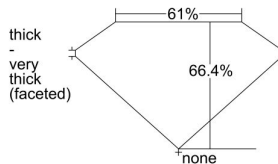

GIA®

FACSIMILE

GIA REPORT 1495358443

Verify this report at GIA.edu

GIA NATURAL DIAMOND DOSSIER®

May 20, 2024
GIA Report Number 1495358443
Shape and Cutting Style ..... Oval Brilliant
Measurements ..... 6.72 x 5.11 x 3.40 mm

GRADING RESULTS

Carat Weight ..... 0.80 carat
Color Grade ..... D
Clarity Grade VS1

ADDITIONAL GRADING INFORMATION

Polish ..... Excellent
Symmetry ..... Very Good
Fluorescence ..... None
Clarity Characteristics ..... Crystal
Inscription(s): GIA 1495358443

PROPORTIONS

Profile not to actual proportions

GRADING SCALES

GIA COLOR SCALE		GIA CLARITY SCALE			
COLORLESS	D	VERY VERY SLIGHTLY INCLUDED	FLAWLESS		
	E		INTERNALLY FLAWLESS		
	F	VERY SLIGHTLY INCLUDED	VS₁		
	G		VS₂		
	H		VS₁		
	NEAR COLORLESS	I	SLIGHTLY INCLUDED	VS₂	
		J		SI₁	
		FAINT	K	INCLUDED	SI₂
			L		I₁
			M		I₂
VERT LIGHT	N	LIGHT	I₃		
	O				
	P				
	Q				
	R				
	S				
	T				
LIGHT	U				
	V				
	W				
	X				
Y					
Z