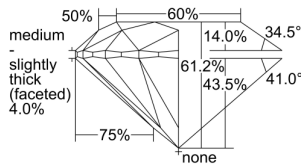

GIA®

FACSIMILE

GIA REPORT 1495359863

Verify this report at GIA.edu

GIA NATURAL DIAMOND DOSSIER®

May 20, 2024
GIA Report Number 1495359863
Shape and Cutting Style ..... Round Brilliant
Measurements ..... 4.35 - 4.38 x 2.67 mm

GRADING RESULTS

Carat Weight ..... 0.31 carat
Color Grade ..... J
Clarity Grade VS1
Cut Grade ..... Excellent

ADDITIONAL GRADING INFORMATION

Polish ..... Excellent
Symmetry ..... Excellent
Fluorescence ..... None
Clarity Characteristics ..... Cloud, Needle
Inscription(s): GIA 1495359863

PROPORTIONS

Profile to actual proportions

GRADING SCALES

GIA COLOR SCALE	GIA CLARITY SCALE	GIA CUT SCALE	
D	FLAWLESS	EXCELLENT	
E	INTERNALLY FLAWLESS		
F		VVS₁	VERY GOOD
G	VVS₂		
H	VS₁	GOOD	
I	VS₂		
J	SI₁	FAIR	
K	SI₂		
L	I₁	POOR	
M	I₂		
N	I₃		
O			
P			
Q			
R			
S			
T			
U			
V			
W			
X			
Y			
Z