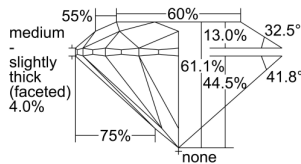

GIA®

FACSIMILE

GIA REPORT 1495369214

Verify this report at GIA.edu

GIA NATURAL DIAMOND DOSSIER®

May 15, 2024
GIA Report Number 1495369214
Shape and Cutting Style ..... Round Brilliant
Measurements ..... 5.27 - 5.30 x 3.23 mm

GRADING RESULTS

Carat Weight ..... 0.55 carat
Color Grade ..... E
Clarity Grade S11
Cut Grade ..... Excellent

ADDITIONAL GRADING INFORMATION

Polish ..... Excellent
Symmetry ..... Excellent
Fluorescence ..... None
Clarity Characteristics ..... Crystal
Inscription(s): GIA 1495369214

PROPORTIONS

Profile to actual proportions

GRADING SCALES

GIA COLOR SCALE	GIA CLARITY SCALE	GIA CUT SCALE	
D	FLAWLESS	EXCELLENT	
E	INTERNALLY FLAWLESS		
F		VVS₁	VERY GOOD
G	VVS₂		
H	VS₁	GOOD	
I	VS₂		
J	S1₁	FAIR	
K	S1₂		
L	I₁	POOR	
M	I₂		
N	I₃		
O			
P			
Q			
R			
S			
T			
U			
V			
W			
X			
Y			
Z