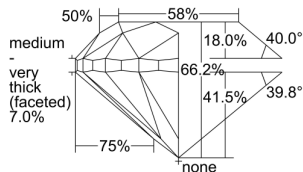

GIA®

FACSIMILE

GIA REPORT 1495371634

Verify this report at GIA.edu

GIA NATURAL DIAMOND DOSSIER®

May 15, 2024
GIA Report Number 1495371634
Shape and Cutting Style ..... Round Brilliant
Measurements ..... 4.03 - 4.12 x 2.70 mm

GRADING RESULTS

Carat Weight ..... 0.30 carat
Color Grade ..... H
Clarity Grade VS1
Cut Grade ..... Good

ADDITIONAL GRADING INFORMATION

Polish ..... Excellent
Symmetry ..... Good
Fluorescence ..... None
Clarity Characteristics ..... Crystal, Pinpoint
Inscription(s): GIA 1495371634

PROPORTIONS

Profile to actual proportions

GRADING SCALES

GIA COLOR SCALE	GIA CLARITY SCALE	GIA CUT SCALE	
D	FLAWLESS	EXCELLENT	
E	INTERNALLY FLAWLESS		
F		VVS₁	VERY GOOD
G	VVS₂		
H	VS₁	GOOD	
I	VS₂		
J	SI₁	FAIR	
K	SI₂		
L	I₁	POOR	
M	I₂		
N	I₃		
O			
P			
Q			
R			
S			
T			
U			
V			
W			
X			
Y			
Z