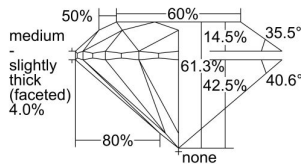

GIA®

FACSIMILE

GIA REPORT 1495371773

Verify this report at GIA.edu

GIA NATURAL DIAMOND DOSSIER®

May 15, 2024
GIA Report Number 1495371773
Shape and Cutting Style ..... Round Brilliant
Measurements ..... 4.31 - 4.34 x 2.65 mm

GRADING RESULTS

Carat Weight ..... 0.31 carat
Color Grade ..... D
Clarity Grade VS1
Cut Grade ..... Excellent

ADDITIONAL GRADING INFORMATION

Polish ..... Excellent
Symmetry ..... Excellent
Fluorescence ..... None
Clarity Characteristics ..... Feather, Cloud
Inscription(s): GIA 1495371773

PROPORTIONS

Profile to actual proportions

GRADING SCALES

GIA COLOR SCALE	GIA CLARITY SCALE	GIA CUT SCALE	
D	FLAWLESS	EXCELLENT	
E	INTERNALLY FLAWLESS		
F		VVS₁	VERY GOOD
G	VVS₂		
H	VS₁	GOOD	
I	VS₂		
J	SI₁	FAIR	
K	SI₂		
L	I₁	POOR	
M	I₂		
N	I₃		
O			
P			
Q			
R			
S			
T			
U			
V			
W			
X			
Y			
Z