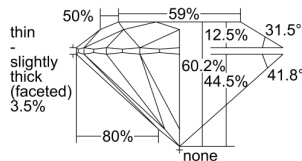

GIA®

FACSIMILE

GIA REPORT

1495372698

Verify this report at GIA.edu

GIA NATURAL DIAMOND DOSSIER®

May 15, 2024
GIA Report Number 1495372698
Shape and Cutting Style ..... Round Brilliant
Measurements ..... 6.34 - 6.37 x 3.83 mm

GRADING RESULTS

Carat Weight ..... 0.92 carat
Color Grade ..... J
Clarity Grade VVS1
Cut Grade ..... Excellent

ADDITIONAL GRADING INFORMATION

Polish ..... Excellent
Symmetry ..... Excellent
Fluorescence ..... None
Clarity Characteristics ..... Pinpoint
Inscription(s): GIA 1495372698

PROPORTIONS

Profile to actual proportions

GRADING SCALES

GIA COLOR SCALE	GIA CLARITY SCALE	GIA CUT SCALE	
D	FLAWLESS	EXCELLENT	
E	INTERNALLY FLAWLESS		
F		VVS₁	VERY GOOD
G	VVS₂		
H	VS₁	GOOD	
I	VS₂		
J	SI₁	FAIR	
K	SI₂		
L	I₁	POOR	
M	I₂		
N	I₃		
O			
P			
Q			
R			
S			
T			
U			
V			
W			
X			
Y			
Z