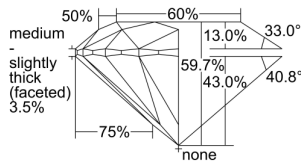

GIA®

FACSIMILE

GIA REPORT 1495373738

Verify this report at GIA.edu

GIA NATURAL DIAMOND DOSSIER®

May 22, 2024
GIA Report Number 1495373738
Shape and Cutting Style ..... Round Brilliant
Measurements ..... 5.54 - 5.55 x 3.31 mm

GRADING RESULTS

Carat Weight ..... 0.62 carat
Color Grade ..... G
Clarity Grade VS1
Cut Grade ..... Excellent

ADDITIONAL GRADING INFORMATION

Polish ..... Excellent
Symmetry ..... Excellent
Fluorescence ..... Strong Blue
Clarity Characteristics..... Crystal, Feather, Pinpoint
Inscription(s): GIA 1495373738

PROPORTIONS

Profile to actual proportions

GRADING SCALES

GIA COLOR SCALE	GIA CLARITY SCALE	GIA CUT SCALE	
D	FLAWLESS	EXCELLENT	
E	INTERNALLY FLAWLESS		
F		VVS₁	VERY GOOD
G	VVS₂		
H	VS₁	GOOD	
I	VS₂		
J	SI₁	FAIR	
K	SI₂		
L	I₁	POOR	
M			
N			
O	I₂		
P			
Q	I₃		
R			
S			
T			
U			
V			
W			
X			
Y			
Z