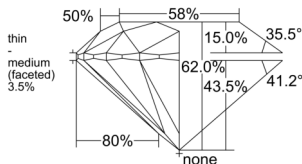

GIA®

FACSIMILE

GIA REPORT 1495380227

Verify this report at GIA.edu

GIA NATURAL DIAMOND DOSSIER®

December 31, 2024
GIA Report Number 1495380227
Shape and Cutting Style ..... Round Brilliant
Measurements ..... 4.27 - 4.30 x 2.66 mm

GRADING RESULTS

Carat Weight ..... 0.30 carat
Color Grade ..... D
Clarity Grade ..... Flawless
Cut Grade ..... Excellent

ADDITIONAL GRADING INFORMATION

Polish ..... Excellent
Symmetry ..... Excellent
Fluorescence ..... None
Clarity Characteristics ..... None
Inscription(s): GIA 1495380227

PROPORTIONS

GRADING SCALES

GIA COLOR SCALE	GIA CLARITY SCALE	GIA CUT SCALE	
D	FLAWLESS	EXCELLENT	
E	INTERNALLY FLAWLESS		
F		VVS₁	VERY GOOD
G	VVS₂		
H	VS₁	GOOD	
I	VS₂		
J	SI₁	FAIR	
K	SI₂		
L	I₁	POOR	
M	I₂		
N	I₃		
O			
P			
Q			
R			
S			
T			
U			
V			
W			
X			
Y			
Z