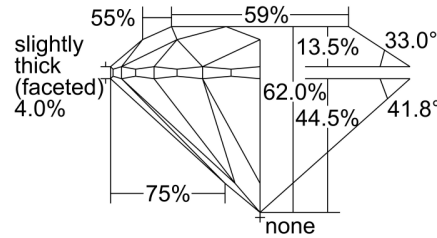

GIA NATURAL DIAMOND GRADING REPORT

May 20, 2024
GIA Report Number 1495381628
Shape and Cutting Style ..... Round Brilliant
Measurements ..... 6.55 - 6.57 x 4.07 mm

GRADING RESULTS

Carat Weight ..... 1.07 carat
Color Grade ..... F
Clarity Grade VVS2
Cut Grade ..... Excellent

ADDITIONAL GRADING INFORMATION

Polish ..... Excellent
Symmetry ..... Excellent
Fluorescence ..... None
Inscription(s): GIA 1495381628

Comments: Clouds are not shown. Additional pinpoints are not shown.

PROPORTIONS

Profile to actual proportions