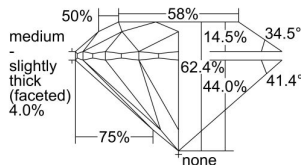

GIA®

FACSIMILE

GIA REPORT 1495383861

Verify this report at GIA.edu

GIA NATURAL DIAMOND DOSSIER®

May 17, 2024
GIA Report Number 1495383861
Shape and Cutting Style ..... Round Brilliant
Measurements ..... 5.68 - 5.72 x 3.56 mm

GRADING RESULTS

Carat Weight ..... 0.71 carat
Color Grade ..... F
Clarity Grade VS2
Cut Grade ..... Excellent

ADDITIONAL GRADING INFORMATION

Polish ..... Excellent
Symmetry ..... Excellent
Fluorescence ..... None
Clarity Characteristics ..... Cloud, Crystal
Inscription(s): GIA 1495383861

PROPORTIONS

Profile to actual proportions

GRADING SCALES

GIA COLOR SCALE	GIA CLARITY SCALE	GIA CUT SCALE	
D	FLAWLESS	EXCELLENT	
E	INTERNALLY FLAWLESS		
F		VVS₁	VERY GOOD
G	VVS₂		
H	VS₁	GOOD	
I	VS₂		
J	SI₁	FAIR	
K	SI₂		
L	I₁	POOR	
M	I₂		
N	I₃		
O			
P			
Q			
R			
S			
T			
U			
V			
W			
X			
Y			
Z