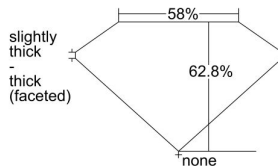

GIA®

FACSIMILE

GIA REPORT 1495398690

Verify this report at GIA.edu

GIA NATURAL DIAMOND DOSSIER®

May 21, 2024
GIA Report Number 1495398690
Shape and Cutting Style ..... Pear Brilliant
Measurements ..... 7.57 x 4.97 x 3.12 mm

GRADING RESULTS

Carat Weight ..... 0.70 carat
Color Grade ..... F
Clarity Grade SI1

ADDITIONAL GRADING INFORMATION

Polish ..... Excellent
Symmetry ..... Very Good
Fluorescence ..... None
Clarity Characteristics ..... Crystal
Inscription(s): GIA 1495398690

PROPORTIONS

Profile not to actual proportions

GRADING SCALES

GIA COLOR SCALE		GIA CLARITY SCALE			
COLORLESS	D	VERY VERY SLIGHTLY INCLUDED	FLAWLESS		
	E		INTERNALLY FLAWLESS		
	F	VERY SLIGHTLY INCLUDED	VVS₁		
	G		VVS₂		
	H		VS₁		
	NEAR COLORLESS	I	SLIGHTLY INCLUDED	VS₂	
		J		SI₁	
		FAINT	K	INCLUDED	SI₂
			L		I₁
			M		I₂
VERT LIGHT	N	LIGHT	I₃		
	O				
	P				
	Q				
	R