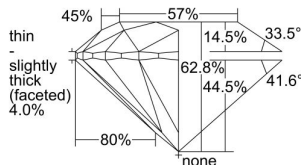

GIA®

FACSIMILE

GIA REPORT 1495412431

Verify this report at GIA.edu

GIA NATURAL DIAMOND DOSSIER®

May 20, 2024
GIA Report Number 1495412431
Shape and Cutting Style ..... Round Brilliant
Measurements ..... 4.24 - 4.28 x 2.68 mm

GRADING RESULTS

Carat Weight ..... 0.30 carat
Color Grade I
Clarity Grade VVS2
Cut Grade ..... Excellent

ADDITIONAL GRADING INFORMATION

Polish ..... Excellent
Symmetry ..... Excellent
Fluorescence ..... None
Clarity Characteristics ..... Cloud, Pinpoint
Inscription(s): GIA 1495412431

PROPORTIONS

Profile to actual proportions

GRADING SCALES

GIA COLOR SCALE	GIA CLARITY SCALE	GIA CUT SCALE	
COLOURLESS D	FLAWLESS	EXCELLENT	
E	INTERNALLY FLAWLESS		
F		VERY VERY SLIGHTLY INCLUDED	VERY GOOD
G	VVS₁		
H	VVS₂		
I	VS₁		GOOD
J	VS₂		
K	SLIGHTLY INCLUDED	FAIR	
L			SI₁
M	SI₂	POOR	
N	INCLUDED		
O			I₁
P		I₂	
Q	I₃		
R			
S			
T			
U			
V			
W			
X			
Y			
Z