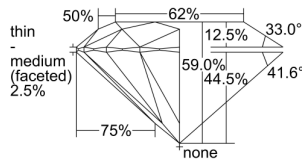

GIA®

FACSIMILE

GIA REPORT

1495417704

Verify this report at GIA.edu

GIA NATURAL DIAMOND DOSSIER®

May 21, 2024
GIA Report Number 1495417704
Shape and Cutting Style ..... Round Brilliant
Measurements ..... 6.02 - 6.07 x 3.57 mm

GRADING RESULTS

Carat Weight ..... 0.77 carat
Color Grade ..... E
Clarity Grade VVS1
Cut Grade ..... Excellent

ADDITIONAL GRADING INFORMATION

Polish ..... Excellent
Symmetry ..... Excellent
Fluorescence ..... None
Clarity Characteristics ..... Pinpoint, Feather
Inscription(s): GIA 1495417704

PROPORTIONS

Profile to actual proportions