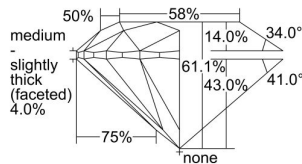

GIA®

FACSIMILE

GIA REPORT 1495425216

Verify this report at GIA.edu

GIA NATURAL DIAMOND DOSSIER®

May 23, 2024
GIA Report Number 1495425216
Shape and Cutting Style ..... Round Brilliant
Measurements ..... 4.09 - 4.12 x 2.51 mm

GRADING RESULTS

Carat Weight ..... 0.26 carat
Color Grade ..... G
Clarity Grade S11
Cut Grade ..... Excellent

ADDITIONAL GRADING INFORMATION

Polish ..... Excellent
Symmetry ..... Excellent
Fluorescence ..... None
Clarity Characteristics ..... Crystal
Inscription(s): GIA 1495425216

PROPORTIONS

Profile to actual proportions

GRADING SCALES

GIA COLOR SCALE	GIA CLARITY SCALE	GIA CUT SCALE	
D	FLAWLESS	EXCELLENT	
E	INTERNALLY FLAWLESS		
F		VVS₁	VERY GOOD
G	VVS₂		
H	VS₁	GOOD	
I	VS₂		
J	S1₁	FAIR	
K	S1₂		
L	I₁	POOR	
M	I₂		
N	I₃		
O			
P			
Q			
R			
S			
T			
U			
V			
W			
X			
Y			
Z