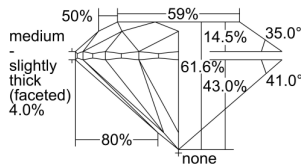

GIA®

FACSIMILE

GIA REPORT 1495438786

Verify this report at GIA.edu

GIA NATURAL DIAMOND DOSSIER®

May 28, 2024
GIA Report Number 1495438786
Shape and Cutting Style ..... Round Brilliant
Measurements ..... 4.94 - 4.96 x 3.05 mm

GRADING RESULTS

Carat Weight ..... 0.46 carat
Color Grade ..... F
Clarity Grade VS1
Cut Grade ..... Excellent

ADDITIONAL GRADING INFORMATION

Polish ..... Excellent
Symmetry ..... Excellent
Fluorescence ..... None
Clarity Characteristics ..... Crystal
Inscription(s): GIA 1495438786

PROPORTIONS

Profile to actual proportions

GRADING SCALES

GIA COLOR SCALE	GIA CLARITY SCALE	GIA CUT SCALE	
D	FLAWLESS	EXCELLENT	
E	INTERNALLY FLAWLESS		
F		VVS₁	VERY GOOD
G	VVS₂		
H	VS₁	GOOD	
I	VS₂		
J	SI₁	FAIR	
K	SI₂		
L	I₁	POOR	
M	I₂		
N	I₃		
O			
P			
Q			
R			
S			
T			
U			
V			
W			
X			
Y			
Z