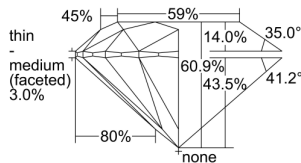

GIA®

FACSIMILE

GIA REPORT 1495439014

Verify this report at GIA.edu

GIA NATURAL DIAMOND DOSSIER®

May 22, 2024
GIA Report Number 1495439014
Shape and Cutting Style ..... Round Brilliant
Measurements ..... 5.18 - 5.20 x 3.16 mm

GRADING RESULTS

Carat Weight ..... 0.52 carat
Color Grade ..... D
Clarity Grade VS2
Cut Grade ..... Excellent

ADDITIONAL GRADING INFORMATION

Polish ..... Excellent
Symmetry ..... Excellent
Fluorescence ..... None
Clarity Characteristics ..... Cloud, Crystal
Inscription(s): GIA 1495439014

PROPORTIONS

Profile to actual proportions