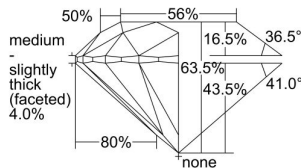

GIA®

FACSIMILE

GIA REPORT 1495446119

Verify this report at GIA.edu

GIA NATURAL DIAMOND DOSSIER®

May 28, 2024
GIA Report Number 1495446119
Shape and Cutting Style ..... Round Brilliant
Measurements ..... 4.64 - 4.70 x 2.97 mm

GRADING RESULTS

Carat Weight ..... 0.40 carat
Color Grade I
Clarity Grade VS1
Cut Grade ..... Very Good

ADDITIONAL GRADING INFORMATION

Polish ..... Excellent
Symmetry ..... Very Good
Fluorescence ..... Faint
Clarity Characteristics..... Indented Natural, Cloud, Pinpoint
Inscription(s): GIA 1495446119

PROPORTIONS

Profile to actual proportions

GRADING SCALES

GIA COLOR SCALE	GIA CLARITY SCALE	GIA CUT SCALE	
Colorless	Flawless	Excellent	
D	Internally Flawless		
E	Very Slightly Included	Very Good	
F			VVS₁
G	VVS₂	Good	
H	VS₁		
I	VS₂	Fair	
J	SI₁		
K	SI₂	Poor	
L	I₁		
M	I₂		
N	I₃		
O			
P			
Q			
R			
S			
T			
U			
V			
W			
X			
Y			
Z