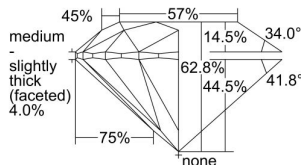

GIA®

FACSIMILE

GIA REPORT 1495449494

Verify this report at GIA.edu

GIA NATURAL DIAMOND DOSSIER®

May 28, 2024
GIA Report Number 1495449494
Shape and Cutting Style ..... Round Brilliant
Measurements ..... 4.58 - 4.62 x 2.89 mm

GRADING RESULTS

Carat Weight ..... 0.37 carat
Color Grade ..... E
Clarity Grade VS1
Cut Grade ..... Excellent

ADDITIONAL GRADING INFORMATION

Polish ..... Excellent
Symmetry ..... Excellent
Fluorescence ..... Medium Blue
Clarity Characteristics ..... Crystal, Pinpoint
Inscription(s): GIA 1495449494

PROPORTIONS

Profile to actual proportions

GRADING SCALES

GIA COLOR SCALE	GIA CLARITY SCALE	GIA CUT SCALE	
D	FLAWLESS	EXCELLENT	
E	INTERNALLY FLAWLESS		
F		VVS₁	VERY GOOD
G	VVS₂		
H	VS₁	GOOD	
I	VS₂		
J	SI₁	FAIR	
K	SI₂		
L	I₁	POOR	
M	I₂		
N	I₃		
O			
P			
Q			
R			
S			
T			
U			
V			
W			
X			
Y			
Z