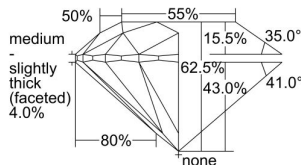

GIA®

FACSIMILE

GIA REPORT 1495453440

Verify this report at GIA.edu

GIA NATURAL DIAMOND DOSSIER®

May 23, 2024
GIA Report Number 1495453440
Shape and Cutting Style ..... Round Brilliant
Measurements ..... 4.41 - 4.44 x 2.77 mm

GRADING RESULTS

Carat Weight ..... 0.33 carat
Color Grade ..... E
Clarity Grade S11
Cut Grade ..... Very Good

ADDITIONAL GRADING INFORMATION

Polish ..... Excellent
Symmetry ..... Excellent
Fluorescence ..... None
Clarity Characteristics ..... Knot, Cloud
Inscription(s): GIA 1495453440

PROPORTIONS

Profile to actual proportions

GRADING SCALES

GIA COLOR SCALE	GIA CLARITY SCALE	GIA CUT SCALE	
D	FLAWLESS	EXCELLENT	
E	INTERNALLY FLAWLESS		
F		VVS₁	VERY GOOD
G	VVS₂		
H	VS₁	GOOD	
I	VS₂		
J	S1₁	FAIR	
K	S1₂		
L	I₁	POOR	
M	I₂		
N	I₃		
O			
P			
Q			
R			
S			
T			
U			
V			
W			
X			
Y			
Z