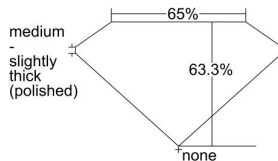

GIA®

FACSIMILE

GIA REPORT 1495453547

Verify this report at GIA.edu

GIA NATURAL DIAMOND DOSSIER®

May 29, 2024
GIA Report Number 1495453547
Shape and Cutting Style ..... Rectangular Step Cut
Measurements ..... 7.89 x 4.14 x 2.62 mm

GRADING RESULTS

Carat Weight ..... 0.90 carat
Color Grade ..... H
Clarity Grade VS1

ADDITIONAL GRADING INFORMATION

Polish ..... Excellent
Symmetry ..... Very Good
Fluorescence ..... Faint
Clarity Characteristics..... Pinpoint, Cloud, Needle
Inscription(s): GIA 1495453547

PROPORTIONS

Profile not to actual proportions

GRADING SCALES

GIA COLOR SCALE		GIA CLARITY SCALE			
COLORLESS	D	VERY VERY SLIGHTLY INCLUDED	FLAWLESS		
	E		INTERNALLY FLAWLESS		
	F	VERY SLIGHTLY INCLUDED	VVS₁		
	G		VVS₂		
	H		VS₁		
	NEAR COLORLESS	I	SLIGHTLY INCLUDED	VS₂	
		J		SI₁	
		FAINT	K	INCLUDED	SI₂
			L		I₁
			M		I₂
VERT LIGHT	N	INCLUDED	I₃		
	O				
	P				
	Q				
	R				
LIGHT	S				
	T				
	U				
	V				
	W				
	X				
	Y				
	Z