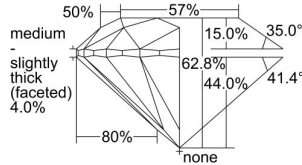

GIA®

FACSIMILE

GIA REPORT 1495455773

Verify this report at GIA.edu

GIA NATURAL DIAMOND DOSSIER®

May 29, 2024
GIA Report Number 1495455773
Shape and Cutting Style ..... Round Brilliant
Measurements ..... 4.49 - 4.53 x 2.83 mm

GRADING RESULTS

Carat Weight ..... 0.35 carat
Color Grade I
Clarity Grade VS2
Cut Grade ..... Excellent

ADDITIONAL GRADING INFORMATION

Polish ..... Excellent
Symmetry ..... Excellent
Fluorescence ..... None
Clarity Characteristics ..... Feather
Inscription(s): GIA 1495455773

PROPORTIONS

Profile to actual proportions