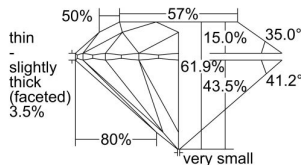

GIA®

FACSIMILE

GIA REPORT 1495464009

Verify this report at GIA.edu

GIA NATURAL DIAMOND DOSSIER®

June 04, 2024
GIA Report Number 1495464009
Shape and Cutting Style ..... Round Brilliant
Measurements ..... 4.65 - 4.67 x 2.88 mm

GRADING RESULTS

Carat Weight ..... 0.38 carat
Color Grade ..... F
Clarity Grade S11
Cut Grade ..... Excellent

ADDITIONAL GRADING INFORMATION

Polish ..... Excellent
Symmetry ..... Excellent
Fluorescence ..... None
Clarity Characteristics ..... Feather, Cloud, Crystal
Inscription(s): GIA 1495464009

PROPORTIONS

Profile to actual proportions