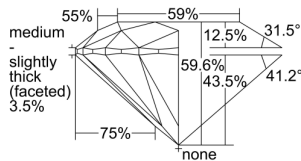

GIA®

FACSIMILE

GIA REPORT 1495476813

Verify this report at GIA.edu

GIA NATURAL DIAMOND DOSSIER®

May 27, 2024
GIA Report Number 1495476813
Shape and Cutting Style ..... Round Brilliant
Measurements ..... 4.59 - 4.61 x 2.74 mm

GRADING RESULTS

Carat Weight ..... 0.35 carat
Color Grade ..... F
Clarity Grade S11
Cut Grade ..... Excellent

ADDITIONAL GRADING INFORMATION

Polish ..... Excellent
Symmetry ..... Excellent
Fluorescence ..... None
Clarity Characteristics ..... Crystal, Cloud, Feather
Inscription(s): GIA 1495476813

PROPORTIONS

Profile to actual proportions

GRADING SCALES

GIA COLOR SCALE	GIA CLARITY SCALE	GIA CUT SCALE
D	FLAWLESS	EXCELLENT
E	FLAWLESS	
F	INTERNALLY FLAWLESS	VERY GOOD
G	FLAWLESS	
H	VVS₁	GOOD
I	VVS₂	
J	VS₁	FAIR
K	VS₂	
L	S1₁	POOR
M	S1₂	
N	I₁	POOR
O	I₂	
P	I₃	
Q		
R		
S		
T		
U		
V		
W		
X		
Y		
Z