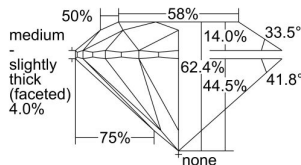

GIA®

FACSIMILE

GIA REPORT 1495482993

Verify this report at GIA.edu

GIA NATURAL DIAMOND DOSSIER®

June 10, 2024
GIA Report Number 1495482993
Shape and Cutting Style ..... Round Brilliant
Measurements ..... 5.69 - 5.73 x 3.57 mm

GRADING RESULTS

Carat Weight ..... 0.71 carat
Color Grade ..... E
Clarity Grade VS1
Cut Grade ..... Excellent

ADDITIONAL GRADING INFORMATION

Polish ..... Excellent
Symmetry ..... Excellent
Fluorescence ..... None
Clarity Characteristics ..... Cloud, Crystal, Needle
Inscription(s): GIA 1495482993

PROPORTIONS

Profile to actual proportions

GRADING SCALES

GIA COLOR SCALE	GIA CLARITY SCALE	GIA CUT SCALE
D	FLAWLESS	EXCELLENT
E	FLAWLESS	
F	INTERNALLY FLAWLESS	VERY GOOD
G	FLAWLESS	
H	VVS₁	GOOD
I	VVS₂	
J	VS₁	FAIR
K	VS₂	
L	SI₁	POOR
M	SI₂	
N	I₁	
O	I₂	
P	I₃	
Q		
R		
S		
T		
U		
V		
W		
X		
Y		
Z