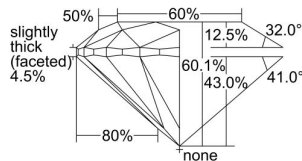

GIA®

FACSIMILE

GIA REPORT

1495484408

Verify this report at GIA.edu

GIA NATURAL DIAMOND DOSSIER®

May 27, 2024
GIA Report Number 1495484408
Shape and Cutting Style ..... Round Brilliant
Measurements ..... 4.64 - 4.66 x 2.79 mm

GRADING RESULTS

Carat Weight ..... 0.37 carat
Color Grade ..... F
Clarity Grade VVS1
Cut Grade ..... Excellent

ADDITIONAL GRADING INFORMATION

Polish ..... Excellent
Symmetry ..... Excellent
Fluorescence ..... None
Clarity Characteristics ..... Cloud, Pinpoint, Feather
Inscription(s): GIA 1495484408

PROPORTIONS

Profile to actual proportions

GRADING SCALES

GIA COLOR SCALE	GIA CLARITY SCALE	GIA CUT SCALE	
D	FLAWLESS	EXCELLENT	
E	INTERNALLY FLAWLESS		
F		VVS₁	VERY GOOD
G	VVS₂		
H	VS₁	GOOD	
I	VS₂		
J	SI₁	FAIR	
K	SI₂		
L	I₁	POOR	
M	I₂		
N	I₃		
O			
P			
Q			
R			
S			
T			
U			
V			
W			
X			
Y			
Z