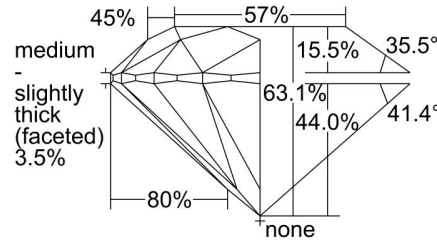

GIA NATURAL DIAMOND GRADING REPORT

May 29, 2024
 GIA Report Number 1495498137
 Shape and Cutting Style Round Brilliant
 Measurements 7.56 - 7.62 x 4.79 mm

GRADING RESULTS

Carat Weight 1.70 carat
 Color Grade I
 Clarity Grade VS2
 Cut Grade Excellent

ADDITIONAL GRADING INFORMATION

Polish Excellent
 Symmetry Excellent
 Fluorescence None
 Inscription(s): GIA 1495498137

Comments: Additional clouds are not shown. Pinpoints are not shown.

PROPORTIONS

Profile to actual proportions

CLARITY CHARACTERISTICS

KEY TO SYMBOLS*

-  Cloud
-  Feather

* Red symbols denote internal characteristics (inclusions). Green or black symbols denote external characteristics (blemishes). Diagram is an approximate representation of the diamond, and symbols shown indicate type, position, and approximate size of clarity characteristics. All clarity characteristics may not be shown. Details of finish are not shown.