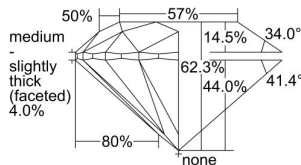

GIA®

FACSIMILE

GIA REPORT 1495506637

Verify this report at GIA.edu

GIA NATURAL DIAMOND DOSSIER®

May 31, 2024
GIA Report Number 1495506637
Shape and Cutting Style ..... Round Brilliant
Measurements ..... 4.26 - 4.30 x 2.67 mm

GRADING RESULTS

Carat Weight ..... 0.30 carat
Color Grade ..... J
Clarity Grade VS1
Cut Grade ..... Excellent

ADDITIONAL GRADING INFORMATION

Polish ..... Excellent
Symmetry ..... Excellent
Fluorescence ..... None
Clarity Characteristics..... Indented Natural, Pinpoint
Inscription(s): GIA 1495506637

PROPORTIONS

Profile to actual proportions

GRADING SCALES

GIA COLOR SCALE	GIA CLARITY SCALE	GIA CUT SCALE	
D	FLAWLESS	EXCELLENT	
E	INTERNALLY FLAWLESS		
F		VVS₁	VERY GOOD
G	VVS₂		
H	VS₁	GOOD	
I	VS₂		
J	SI₁	FAIR	
K	SI₂		
L	I₁	POOR	
M	I₂		
N	I₃		
O			
P			
Q			
R			
S			
T			
U			
V			
W			
X			
Y			
Z