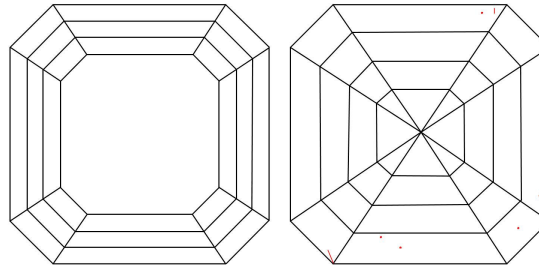

GIA NATURAL DIAMOND GRADING REPORT

May 31, 2024  
 GIA Report Number ..... 1495529699  
 Shape and Cutting Style ..... Square Emerald Cut  
 Measurements ..... 5.72 x 5.67 x 3.64 mm

GRADING RESULTS

Carat Weight ..... 1.04 carat  
 Color Grade ..... E  
 Clarity Grade ..... VVS1

Profile not to actual proportions

CLARITY CHARACTERISTICS

KEY TO SYMBOLS\*

- Pinpoint
- ~ Feather

\* Red symbols denote internal characteristics (inclusions). Green or black symbols denote external characteristics (blemishes). Diagram is an approximate representation of the diamond, and symbols shown indicate type, position, and approximate size of clarity characteristics. All clarity characteristics may not be shown. Details of finish are not shown.