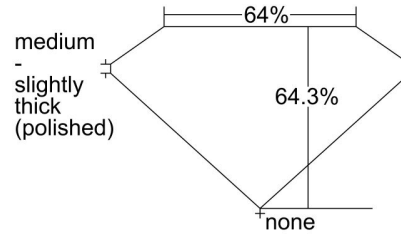

GIA NATURAL DIAMOND GRADING REPORT

May 31, 2024  
 GIA Report Number ..... 1495529699  
 Shape and Cutting Style ..... Square Emerald Cut  
 Measurements ..... 5.72 x 5.67 x 3.64 mm

GRADING RESULTS

Carat Weight ..... 1.04 carat  
 Color Grade ..... E  
 Clarity Grade ..... VVS1

Profile not to actual proportions

CLARITY CHARACTERISTICS

KEY TO SYMBOLS\*

- Pinpoint
- ~ Feather

\* Red symbols denote internal characteristics (inclusions). Green or black symbols denote external characteristics (blemishes). Diagram is an approximate representation of the diamond, and symbols shown indicate type, position, and approximate size of clarity characteristics. All clarity characteristics may not be shown. Details of finish are not shown.