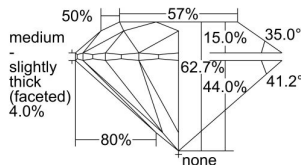

GIA®

FACSIMILE

GIA REPORT 1495559547

Verify this report at GIA.edu

GIA NATURAL DIAMOND DOSSIER®

June 11, 2024
GIA Report Number 1495559547
Shape and Cutting Style ..... Round Brilliant
Measurements ..... 5.64 - 5.69 x 3.55 mm

GRADING RESULTS

Carat Weight ..... 0.70 carat
Color Grade ..... G
Clarity Grade VS1
Cut Grade ..... Excellent

ADDITIONAL GRADING INFORMATION

Polish ..... Excellent
Symmetry ..... Excellent
Fluorescence ..... Faint
Clarity Characteristics ..... Cloud, Feather, Pinpoint
Inscription(s): GIA 1495559547

PROPORTIONS

Profile to actual proportions

GRADING SCALES

GIA COLOR SCALE	GIA CLARITY SCALE	GIA CUT SCALE	
D	FLAWLESS	EXCELLENT	
E	INTERNALLY FLAWLESS		
F		VVS₁	VERY GOOD
G	VVS₂		
H	VS₁	GOOD	
I	VS₂		
J	SI₁	FAIR	
K	SI₂		
L	I₁	POOR	
M	I₂		
N	I₃		
O			
P			
Q			
R			
S			
T			
U			
V			
W			
X			
Y			
Z