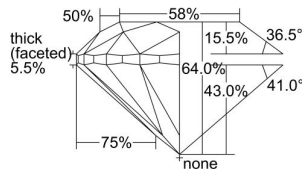

GIA®

FACSIMILE

GIA REPORT 1495559769

Verify this report at GIA.edu

GIA NATURAL DIAMOND DOSSIER®

June 20, 2024
GIA Report Number 1495559769
Shape and Cutting Style ..... Round Brilliant
Measurements ..... 4.21 - 4.23 x 2.70 mm

GRADING RESULTS

Carat Weight ..... 0.30 carat
Color Grade ..... D
Clarity Grade VS1
Cut Grade ..... Very Good

ADDITIONAL GRADING INFORMATION

Polish ..... Very Good
Symmetry ..... Very Good
Fluorescence ..... Faint
Clarity Characteristics ..... Crystal, Pinpoint
Inscription(s): GIA 1495559769

PROPORTIONS

Profile to actual proportions

GRADING SCALES

GIA COLOR SCALE	GIA CLARITY SCALE	GIA CUT SCALE
Colorless	Flawless	Excellent
None	Internally Flawless	
Near Colorless	VVS₁	Very Good
Faint	VVS₂	
Very Light	VS₁	Good
Light	VS₂	
	S₁	Fair
	S₂	
	I₁	Poor
	I₂	
	I₃