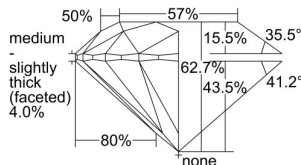

GIA®

FACSIMILE

GIA REPORT 1495562608

Verify this report at GIA.edu

GIA NATURAL DIAMOND DOSSIER®

June 06, 2024
GIA Report Number 1495562608
Shape and Cutting Style ..... Round Brilliant
Measurements ..... 4.68 - 4.71 x 2.94 mm

GRADING RESULTS

Carat Weight ..... 0.40 carat
Color Grade ..... J
Clarity Grade VS1
Cut Grade ..... Very Good

ADDITIONAL GRADING INFORMATION

Polish ..... Excellent
Symmetry ..... Excellent
Fluorescence ..... None
Clarity Characteristics ..... Cloud
Inscription(s): GIA 1495562608

PROPORTIONS

Profile to actual proportions

GRADING SCALES

GIA COLOR SCALE

COLORED	D
	E
	F
	G
	H
	I
	J
NEAR COLORLESS	K
	L
	M
	N
	O
	P
	R
	S
	T
	U
	V
	W
	X
	Y
	Z

GIA CLARITY SCALE

FLAWLESS	VERY VERY SLIGHTLY INCLUDED	VS₁	VS₂	VS₁	VS₂	SI₁	SI₂	I₁	I₂	I₃					
											FLAWLESS	INTERNALLY FLAWLESS	VERY SLIGHTLY INCLUDED	SLIGHTLY INCLUDED	INCLUDED

GIA CUT SCALE

EXCELLENT
VERY GOOD
GOOD
FAIR
POOR