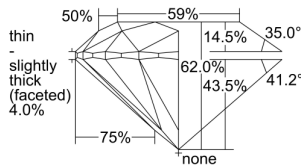

GIA®

FACSIMILE

GIA REPORT

1495565243

Verify this report at GIA.edu

GIA NATURAL DIAMOND DOSSIER®

June 19, 2024
GIA Report Number 1495565243
Shape and Cutting Style ..... Round Brilliant
Measurements ..... 5.37 - 5.40 x 3.34 mm

GRADING RESULTS

Carat Weight ..... 0.60 carat
Color Grade ..... F
Clarity Grade VVS1
Cut Grade ..... Excellent

ADDITIONAL GRADING INFORMATION

Polish ..... Excellent
Symmetry ..... Very Good
Fluorescence ..... Faint
Clarity Characteristics ..... Cavity
Inscription(s): GIA 1495565243

PROPORTIONS

Profile to actual proportions