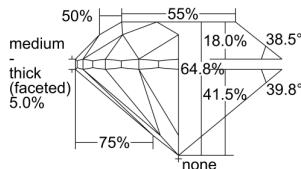

GIA®

FACSIMILE

GIA REPORT 1495570638

Verify this report at GIA.edu

GIA NATURAL DIAMOND DOSSIER®

June 14, 2024
GIA Report Number 1495570638
Shape and Cutting Style ..... Round Brilliant
Measurements ..... 4.54 - 4.60 x 2.96 mm

GRADING RESULTS

Carat Weight ..... 0.40 carat
Color Grade ..... F
Clarity Grade S11
Cut Grade ..... Very Good

ADDITIONAL GRADING INFORMATION

Polish ..... Very Good
Symmetry ..... Good
Fluorescence ..... None
Clarity Characteristics..... Crystal, Cloud, Indented Natural
Inscription(s): GIA 1495570638

PROPORTIONS

Profile to actual proportions