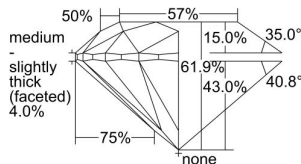

GIA®

FACSIMILE

GIA REPORT 1495580351

Verify this report at GIA.edu

GIA NATURAL DIAMOND DOSSIER®

June 11, 2024
GIA Report Number 1495580351
Shape and Cutting Style ..... Round Brilliant
Measurements ..... 5.06 - 5.09 x 3.14 mm

GRADING RESULTS

Carat Weight ..... 0.50 carat
Color Grade ..... G
Clarity Grade SI2
Cut Grade ..... Excellent

ADDITIONAL GRADING INFORMATION

Polish ..... Excellent
Symmetry ..... Excellent
Fluorescence ..... Medium Yellow
Clarity Characteristics ..... Cloud
Inscription(s): GIA 1495580351

PROPORTIONS

Profile to actual proportions

GRADING SCALES

GIA COLOR SCALE	GIA CLARITY SCALE	GIA CUT SCALE	
D	FLAWLESS	EXCELLENT	
E	INTERNALLY FLAWLESS		
F		VVS₁	VERY GOOD
G	VVS₂		
H	VS₁	GOOD	
I	VS₂		
J	SI₁	FAIR	
K	SI₂		
L	I₁	POOR	
M	I₂		
N	I₃		
O			
P			
Q			
R			
S			
T			
U			
V			
W			
X			
Y			
Z