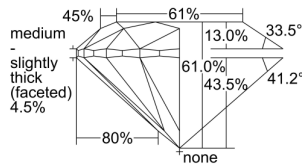

GIA®

FACSIMILE

GIA REPORT

1495598631

Verify this report at GIA.edu

GIA NATURAL DIAMOND DOSSIER®

June 07, 2024
GIA Report Number 1495598631
Shape and Cutting Style ..... Round Brilliant
Measurements ..... 4.01 - 4.04 x 2.46 mm

GRADING RESULTS

Carat Weight ..... 0.24 carat
Color Grade ..... E
Clarity Grade VS1
Cut Grade ..... Excellent

ADDITIONAL GRADING INFORMATION

Polish ..... Excellent
Symmetry ..... Excellent
Fluorescence ..... None
Clarity Characteristics..... Crystal, Needle, Cloud, Pinpoint
Inscription(s): GIA 1495598631

PROPORTIONS

Profile to actual proportions

GRADING SCALES

GIA COLOR SCALE	GIA CLARITY SCALE	GIA CUT SCALE	
D	FLAWLESS	EXCELLENT	
E	INTERNALLY FLAWLESS		
F		VVS₁	VERY GOOD
G	VVS₂		
H	VS₁	GOOD	
I	VS₂		
J	SI₁	FAIR	
K	SI₂		
L	I₁	POOR	
M			
N			
O	I₂		
P			
Q	I₃		
R			
S			
T			
U			
V			
W			
X			
Y			
Z