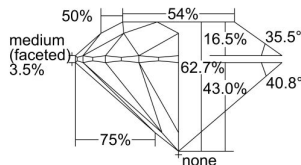

GIA®

FACSIMILE

GIA REPORT 1495604636

Verify this report at GIA.edu

GIA NATURAL DIAMOND DOSSIER®

June 10, 2024
GIA Report Number 1495604636
Shape and Cutting Style ..... Round Brilliant
Measurements ..... 4.77 - 4.80 x 3.00 mm

GRADING RESULTS

Carat Weight ..... 0.42 carat
Color Grade ..... D
Clarity Grade S11
Cut Grade ..... Excellent

ADDITIONAL GRADING INFORMATION

Polish ..... Excellent
Symmetry ..... Excellent
Fluorescence ..... None
Clarity Characteristics ..... Feather, Cloud
Inscription(s): GIA 1495604636

PROPORTIONS

Profile to actual proportions

GRADING SCALES

GIA COLOR SCALE	GIA CLARITY SCALE	GIA CUT SCALE	
COLOREDNESS D	FLAWLESS	EXCELLENT	
E	INTERNALLY FLAWLESS		
F		VVS₁	VERY GOOD
G	VVS₂		
H	VS₁	GOOD	
I	VS₂		
J	S1₁	FAIR	
K	S1₂		
L	I₁	POOR	
M	I₂		
N	I₃		
O			
P			
Q			
R			
S			
T			
U			
V			
W			
X			
Y			
Z