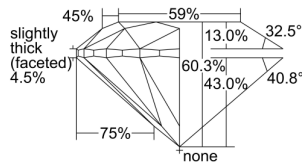

GIA®

FACSIMILE

GIA REPORT

1495605649

Verify this report at GIA.edu

GIA NATURAL DIAMOND DOSSIER®

June 12, 2024
GIA Report Number 1495605649
Shape and Cutting Style ..... Round Brilliant
Measurements ..... 4.35 - 4.37 x 2.63 mm

GRADING RESULTS

Carat Weight ..... 0.31 carat
Color Grade ..... D
Clarity Grade S11
Cut Grade ..... Excellent

ADDITIONAL GRADING INFORMATION

Polish ..... Excellent
Symmetry ..... Excellent
Fluorescence ..... None
Clarity Characteristics ..... Cloud, Feather
Inscription(s): GIA 1495605649

PROPORTIONS

Profile to actual proportions

GRADING SCALES

GIA COLOR SCALE

COLORED	D
	E
	F
	G
	H
	I
	J
NEAR COLORLESS	K
	L
	M
	N
	O
	P
	Q
	R
	S
	T
	U
	V
	W
	X
	Y
	Z

GIA CLARITY SCALE

FLAWLESS	VERY VERY SLIGHTLY INCLUDED	VS₁	VS₂	SI₁	SI₂	I₁	I₂	I₃	
									FLAWLESS
INTERNALLY FLAWLESS	VERY SLIGHTLY INCLUDED								

GIA CUT SCALE

EXCELLENT
VERY GOOD
GOOD
FAIR
POOR