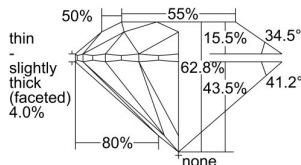

GIA®

FACSIMILE

GIA REPORT 1495623159

Verify this report at GIA.edu

GIA NATURAL DIAMOND DOSSIER®

June 11, 2024
GIA Report Number 1495623159
Shape and Cutting Style ..... Round Brilliant
Measurements ..... 5.47 - 5.51 x 3.45 mm

GRADING RESULTS

Carat Weight ..... 0.64 carat
Color Grade ..... E
Clarity Grade S11
Cut Grade ..... Excellent

ADDITIONAL GRADING INFORMATION

Polish ..... Excellent
Symmetry ..... Excellent
Fluorescence ..... None
Clarity Characteristics..... Crystal, Cloud, Feather
Inscription(s): GIA 1495623159

PROPORTIONS

Profile to actual proportions

GRADING SCALES

GIA COLOR SCALE	GIA CLARITY SCALE	GIA CUT SCALE
COLOURLESS	FLAWLESS	EXCELLENT
D	INTERNALLY FLAWLESS	
E	VVS₁	VERY GOOD
F		
G	VVS₂	
H	VS₁	GOOD
I		
J	VS₂	
K	SI₁	FAIR
L		
M	SI₂	
N	I₁	POOR
O		
P	I₂	
Q	I₃	
R		
S		
T		
U		
V		
W		
X		
Y		
Z