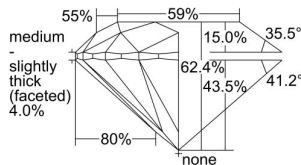

GIA®

FACSIMILE

GIA REPORT

1495634146

Verify this report at GIA.edu

GIA NATURAL DIAMOND DOSSIER®

June 12, 2024
GIA Report Number 1495634146
Shape and Cutting Style ..... Round Brilliant
Measurements ..... 5.64 - 5.67 x 3.53 mm

GRADING RESULTS

Carat Weight ..... 0.70 carat
Color Grade ..... G
Clarity Grade VS2
Cut Grade ..... Excellent

ADDITIONAL GRADING INFORMATION

Polish ..... Excellent
Symmetry ..... Excellent
Fluorescence ..... Faint
Clarity Characteristics ..... Cloud
Inscription(s): GIA 1495634146

PROPORTIONS

Profile to actual proportions

GRADING SCALES

GIA COLOR SCALE	GIA CLARITY SCALE	GIA CUT SCALE	
D	FLAWLESS	EXCELLENT	
E	INTERNALLY FLAWLESS		
F		VVS₁	VERY GOOD
G	VVS₂		
H	VS₁	GOOD	
I	VS₂		
J	SI₁	FAIR	
K	SI₂		
L	I₁	POOR	
M	I₂		
N	I₃		
O			
P			
Q			
R			
S			
T			
U			
V			
W			
X			
Y			
Z